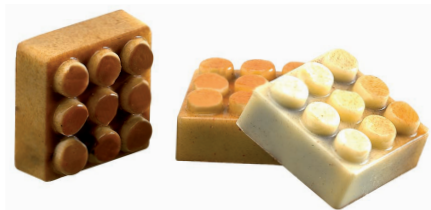

ROSES & CUP MOLD

Item #	Ø"	H"	Wt oz.	Shape	Cavity
380152	1 1/8	5/8	12	Rose	32
380141	1 1/4	1 1/4	12	Cup	24

1.

2.

ASSORTMENT MOLD

Sizes vary by shape.

Item # 1	Wt oz.
380104	36 pieces; round, oval & lozenge 12
Item # 2	Wt oz.
380105	24 pieces; shells, eggs, snails, hearts, etc 12

CHOCOLATE TABLETS MOLD

Polycarbonate sheet produces 3 tablets of 18 squares each.

Item #	L"	W"	H"	Wt oz.
380240	6	2 3/4	1/3	12

DIAMOND MOLD

Polycarbonate sheet produces 21 pieces.

Item #	L"	W"	H"	Wt oz.
380102	1 1/4	1	3/4	12

"LEGO" PIECES MOLD

Polycarbonate sheet produces 24 pieces.

Item #	L"	W"	H"	Wt oz.
383407	1 1/8	1 1/8	1/2	12

WICKERWORK SQUARE MOLD

Polycarbonate sheet produces 24 pieces.

Item #	L"	W"	H"	Wt oz.
380112	1	1	2/3	12